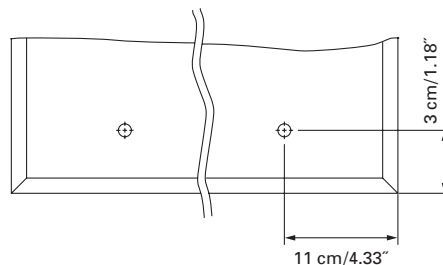

Fastening hole below
Trous de fixation en bas

Aluminium case
Hinge on the right
3 adjustable glass trays
1 cosmetic box, 1 cosmetic mirror

*Boîtier en aluminium
Gond à droite
3 tablettes en verre réglables
1 cassette de beauté, 1 miroir grossissant*

The dimensions in centimetres/inches go with the reservation of the factory tolerance, later modifications if necessary as well as further possibilities of installation. The responsibility for consequences of incorrect and incomplete dimensions is out of question.

Les dimensions en centimètre/inches s'entendent sous réserve des tolérances d'usine, d'éventuelles modifications ultérieures, de même que de nouvelles possibilités de montage. La responsabilité ne peut être engagée en cas de cotes manquantes ou erronées.