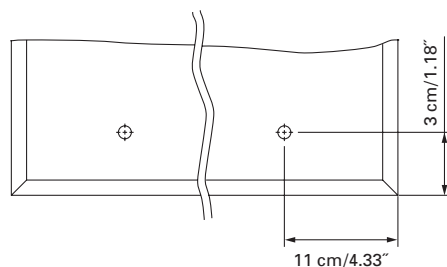

Fastening hole below
Trous de fixation en bas

Aluminium case
Hinge on the left
3 adjustable glass trays
1 cosmetic box, 1 cosmetic mirror

Boîtier en aluminium
Gond à gauche
3 tablettes en verre réglables
1 cassette de beauté, 1 miroir grossissant

The dimensions in centimetres/inches go with the reservation of the factory tolerance, later modifications if necessary as well as further possibilities of installation. The responsibility for consequences of incorrect and incomplete dimensions is out of question.

Les dimensions en centimètre/inches s'entendent sous réserve des tolérances d'usine, d'éventuelles modifications ultérieures, de même que de nouvelles possibilités de montage. La responsabilité ne peut être engagée en cas de cotes manquantes ou erronées.