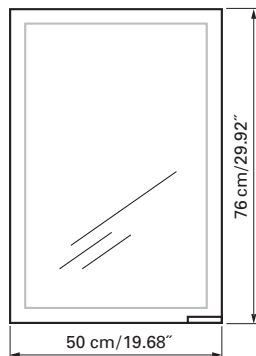

axara

SIDLER

Edition 01-2010
Edition

Mirror cabinet **AX 1/50/L without electrics**
Armoire de toilette **RACKS No.: 1'305'010**

RACKS International Trade Ltd.
8025 Enterprise Street, Burnaby, BC V5A 1V5
www.racks-international.com

IP 24

European protection class similar to NEMA 3R
Marque déposée européenne similaire NEMA 3R