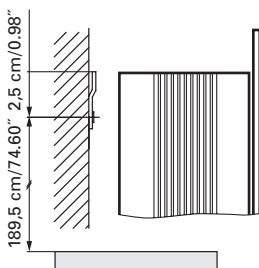

Installation support
Support de montage