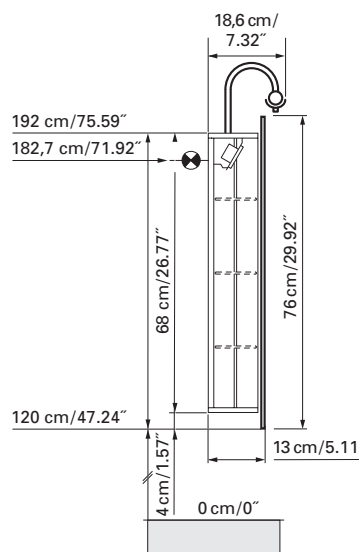

axara

SIDLER

Edition 01-2010

Mirror cabinet **AX 1/60/L H100**
Armoire de toilette **RACKS No.: 1'206'010**

RACKS International Trade Ltd.
8025 Enterprise Street, Burnaby, BC V5A 1V5
www.racks-international.com

IP 24

European protection class similar to NEMA 3R
Marque déposée européenne similaire NEMA 3R

Electrical connection
Raccord électrique

Socket
Prise de courant