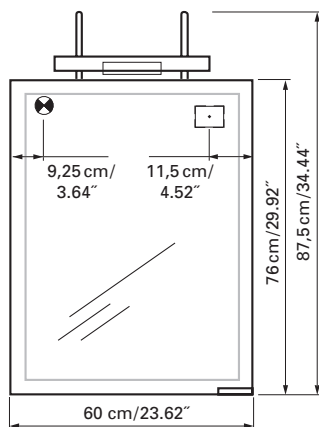

axara

SIDLER

Edition 01-2010

Mirror cabinet **AX 1/60/L H100**
Armoire de toilette **RACKS No.: 1'206'010**

RACKS International Trade Ltd.
8025 Enterprise Street, Burnaby, BC V5A 1V5
www.racks-international.com

IP 24

European protection class similar to NEMA 3R
Marque déposée européenne similaire NEMA 3R

Electrical connection
Raccord électrique

Socket
Prise de courant