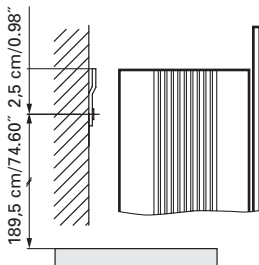

Installation support
Support de montage