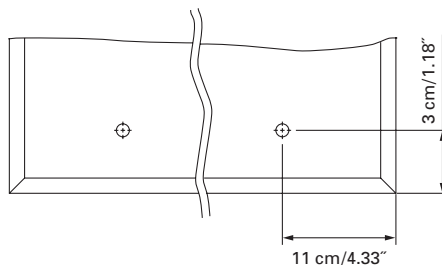

Fastening hole below
Trous de fixation en bas

Aluminium case
Hinge on the right
3 adjustable glass trays
1 cosmetic box, 1 cosmetic mirror

Boîtier en aluminium
Gond à droite
3 tablettes en verre réglables
1 cassette de beauté, 1 miroir grossissant

The dimensions in centimetres/inches go with the reservation of the factory tolerance, later modifications if necessary as well as further possibilities of installation. The responsibility for consequences of incorrect and incomplete dimensions is out of question.

Les dimensions en centimètre/inches s'entendent sous réserve des tolérances d'usine, d'éventuelles modifications ultérieures, de même que de nouvelles possibilités de montage. La responsabilité ne peut être engagée en cas de cotes manquantes ou erronées.