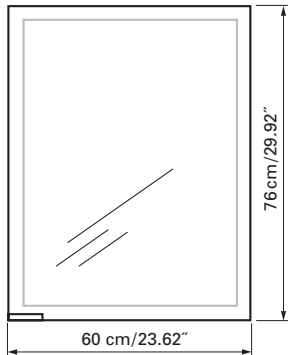

axara

SIDLER

Edition 01-2010
Edition

Mirror cabinet **AX 1/60/R without electrics**
Armoire de toilette **RACKS No.: 1'306'020**

RACKS International Trade Ltd.
8025 Enterprise Street, Burnaby, BC V5A 1V5
www.racks-international.com

IP 24

European protection class similar to NEMA 3R
Marque déposée européenne similaire NEMA 3R