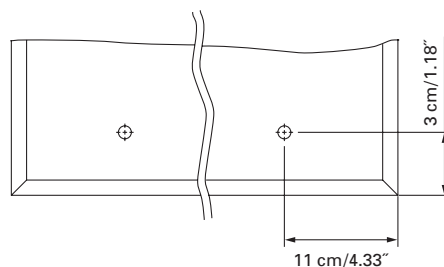

Fastening hole below
Trous de fixation en bas

Aluminium case
Hinge on the left
3 adjustable glass trays
1 cosmetic box, 1 cosmetic mirror

Boîtier en aluminium
Gond à gauche
3 tablettes en verre réglables
1 cassette de beauté, 1 miroir grossissant

The dimensions in centimetres/inches go with the reservation of the factory tolerance, later modifications if necessary as well as further possibilities of installation. The responsibility for consequences of incorrect and incomplete dimensions is out of question.

Les dimensions en centimètre/inches s'entendent sous réserve des tolérances d'usine, d'éventuelles modifications ultérieures, de même que de nouvelles possibilités de montage. La responsabilité ne peut être engagée en cas de cotes manquantes ou erronées.