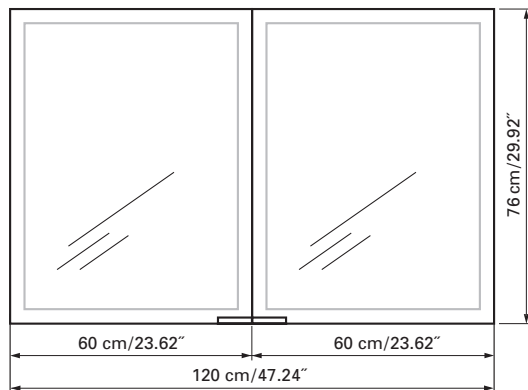

# SIDLER

Edition 01-2010

Mirror cabinet  
Armoire de toilette

**AX 2/120 without electrics**  
**RACKS No.:1'312'000**

RACKS International Trade Ltd.  
8025 Enterprise Street, Burnaby, BC V5A 1V5  
www.racks-international.com

Boîtier en aluminium  
3 tablettes en verre réglables par élément  
1 cassette de beauté, 1 miroir grossissant

The dimensions in centimetres/inches go with the reservation of the factory tolerance, later modifications if necessary as well as further possibilities of installation. The responsibility for consequences of incorrect and incomplete dimensions is out of question.