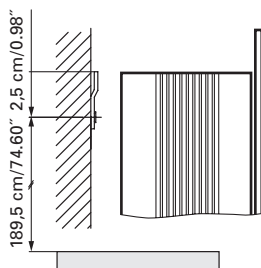

## IP 24

European protection class similar to NEMA 3R  
Marque déposée européenne similaire NEMA 3R

Installation support  
Support de montage

Fastening hole below  
Trous de fixation en bas

Aluminium case  
3 adjustable glass trays per shelf  
1 cosmetic box, 1 cosmetic mirror

Boîtier en aluminium  
3 tablettes en verre réglables par élément  
1 cassette de beauté, 1 miroir grossissant

The dimensions in centimetres/inches go with the reservation of the factory tolerance, later modifications if necessary as well as further possibilities of installation. The responsibility for consequences of incorrect and incomplete dimensions is out of question.