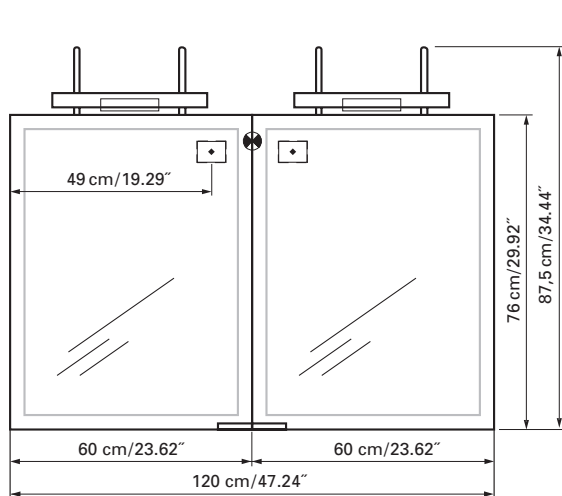

Edition 01-2010
Edition

Mirror cabinet **AX 2/120 H100**
Armoire de toilette **RACKS No.:1'212'000**

RACKS International Trade Ltd.
8025 Enterprise Street, Burnaby, BC V5A 1V5
www.racks-international.com

IP 24

European protection class similar to NEMA 3R
Marque déposée européenne similaire NEMA 3R

Electrical connection
Raccord électrique

Socket
Prise de courant