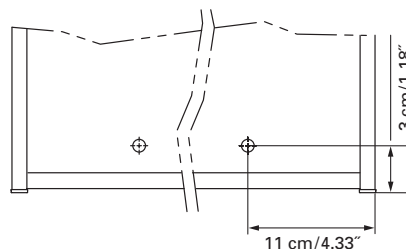

Fastening hole below  
Trous de fixation en bas

Aluminium case  
Door in the center hinge on the left  
2 fluorescent lamps T5 28 watt self-ballasted lamp  
2 sockets  
3 adjustable glass trays per shelf  
1 cosmetic box, 1 cosmetic mirror