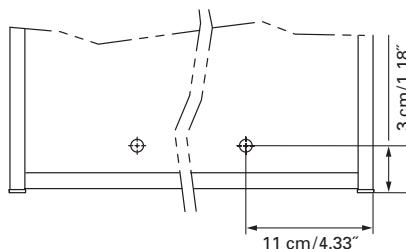

Electrical connection
 Raccord électrique

Socket
 Prise de courant

Installation support
 Support de montage

Fastening hole below
 Trous de fixation en bas

Aluminium case
 2 fluorescent lamps T5 21 watt self-ballasted lamp
 2 sockets
 3 adjustable glass trays per shelf
 1 cosmetic box, 1 cosmetic mirror